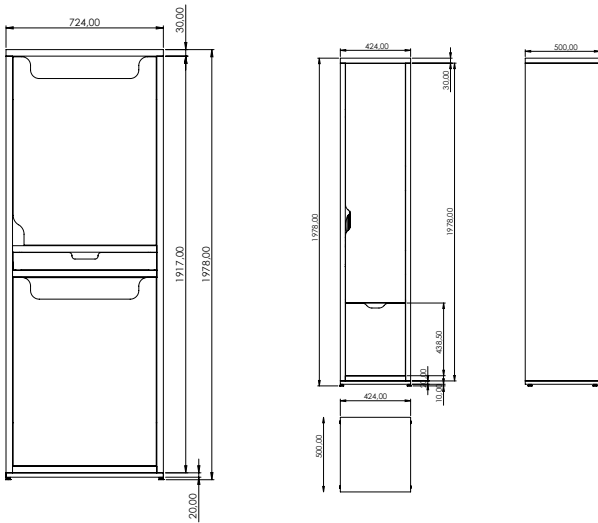

TECHNICAL DRAWING

SPECIFICATIONS

Creavit keeps its rights of making any change to the products.

Quality
Management
Systems

Customer Satisfaction
Certificate

LGA

Germany Accreditation
Certificate

kiwa

Netherlands
Accreditation Certificate

GOST - R

Russia Accreditation
Certificate

UkrSEPRO

Ukraine Accreditation
Certificate

Israel
Accreditation
Certificate

Nigeria Accreditation
Certificate

European Accreditation
Certificate

Turkish
Accreditation
Certificate